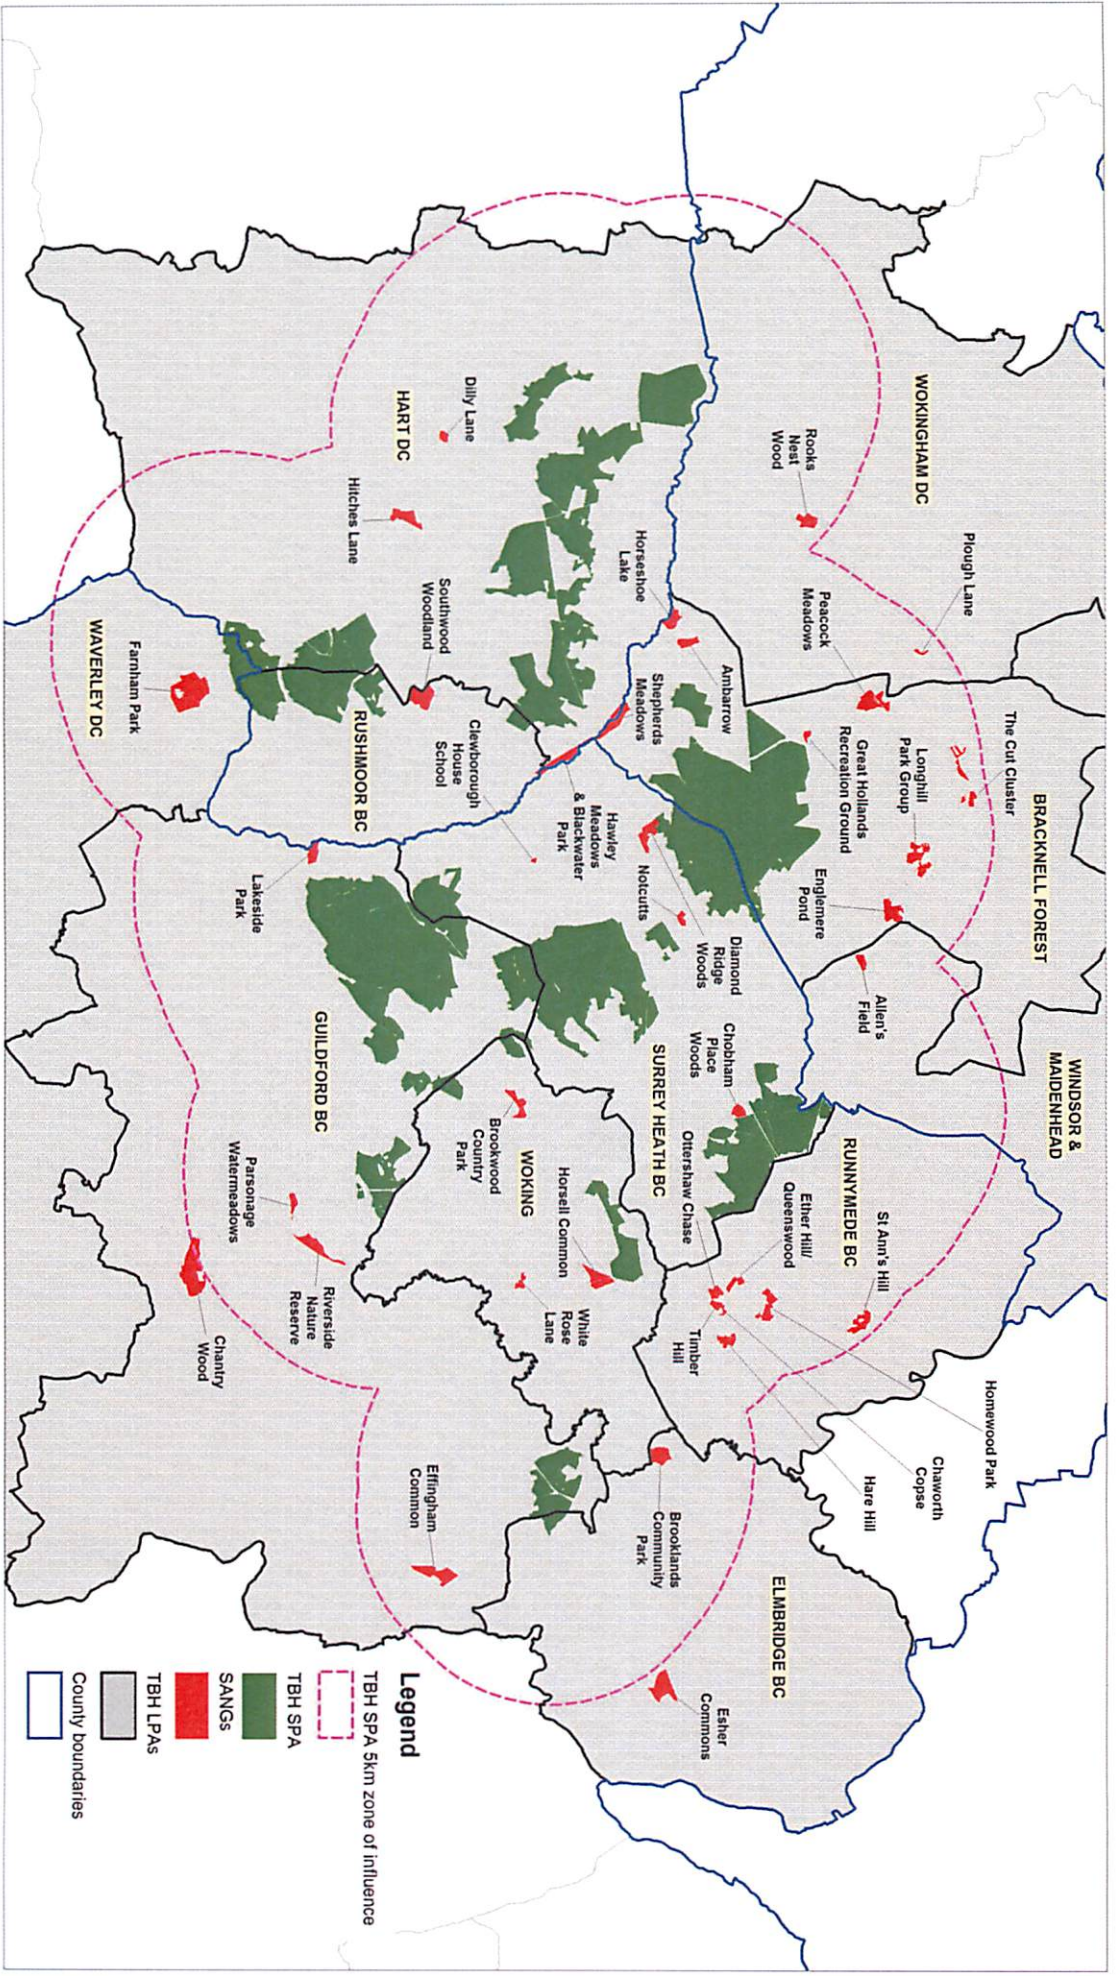

# Thames Basin Heaths SANGS as at September 2012

Site boundaries are indicative only. Definitive site boundaries are held by the relevant local authority

**Legend**

- TBH SPA Skm zone of influence
- TBH SPA
- SANGS
- TBH LPAs
- County boundaries

Scale 1:150000 Map 1 of 1  
 0 2500 5000 7500 9000  
 Drawn by: Patrick Mckernan  
 Date: 25/9/2012  
 © Natural England 2012

North  
 Grid  
 Chatsworth Road  
 Woking  
 Natural England  
 Guildbourne House  
 Chatsworth Road  
 Woking  
 West Sussex  
 BN11 1LD

Produced by permission of Ordnance Survey on behalf of Natural England.  
 Copyright © Crown Copyright and Ordnance Survey 2012.  
 All rights reserved. Ordnance Survey Licence number: 100020221

This page is intentionally left blank